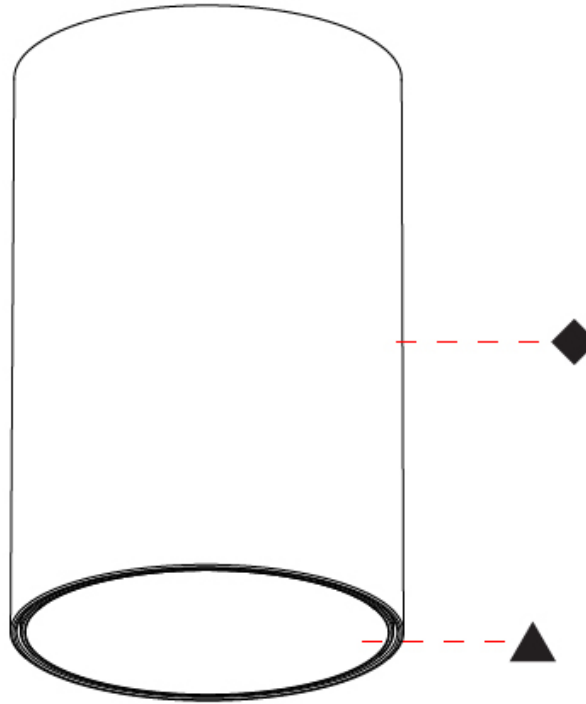

INVADER ON ROUND SURFACE

A3D379-

PROJECT

TYPE

SPECIFIER

QUANTITY

DATE

A