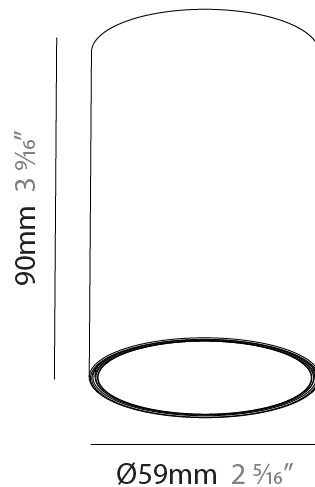

GENERAL

Series: Invader Standard
Subseries: Invader On Round
Partner: Prolicht
Division: Architectural
Installation: Surface
Product Type: Ceiling Surface
Mounting Location: Ceiling
Light Distribution: Downlight

PHYSICAL

Aperture Sizes - Downlights: 2"
Shape: Cylinder
Diameter (mm): 59
Diameter (in): 2 1/4
Height (mm): 90
Height (in): 3 1/2
Weight (kg): 0.449
Weight (lbs): 1.08
Fixture Finish: SSR / BKV / CWI / CRY / HAB / UFT / ITA / RUA / FTG / MYG / LOD / PUS / FRO / FUP / KIA / POP / BLS / SPG / MEY / GOH / CHC / COM / ABZ / JAG / OBR / MOS / ROR
Fixture Material: Aluminum Die Cast

ELECTRICAL

Lamp Type: LED (Zhaga Standard)
Input Wattage (W): 9.8
Total Output Wattage (W): 9.1
Dimming: Non-Dimming / Phase Dimming (120Vac only) / 0-10V Dimming
Driver Included: No
Driver Location: Remote
Driver Type: Constant Current - 120Vac
Driver Class: Class 2
Constant Current (MA): 500mA
Upon Request: Remote: 0-10Vdc dimming / Phase dimming 120Vac / Non-dimming 120/277Vac (No Cover Plate)

LED

Number of LEDs: 1
Color Temperature (*K): 2700 / 3000 / 3500 / 4000
Max. Delivered Lumen (lm): 772 / 807 / 837 / 856
CRI: >90 CRI
Lamp Life (hrs): 50000

OPTICAL

Reflector²: 40 / 52

RATINGS AND CERTIFICATIONS

Certified By: CSA Certified to UL and CSA Standards
IP rating: IP20