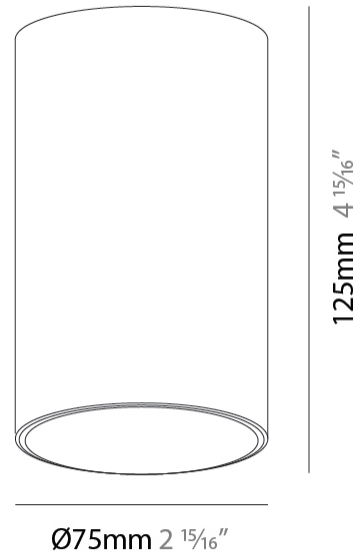

GENERAL

Series: Invader Standard
Subseries: Invader On Round
Partner: Prolicht
Division: Architectural
Installation: Surface
Product Type: Ceiling Surface
Mounting Location: Ceiling
Light Distribution: Downlight

PHYSICAL

Aperture Sizes - Downlights: 2"
Shape: Cylinder
Diameter (mm): 75
Diameter (in): 2 ¹⁵/₁₆
Height (mm): 125
Height (in): 4 ¹⁵/₁₆
Weight (kg): 0.449
Weight (lbs): 1.08
Fixture Finish: SSR / BKV / CWI / CRY / HAB / UFT / ITA / RUA / FTG / MYG / LOD / PUS / FRO / FUP / KIA / POP / BLS / SPG / MEY / GOH / CHC / COM / ABZ / JAG / OBR / MOS / ROR
Fixture Material: Aluminum Die Cast

ELECTRICAL

Lamp Type: LED (Zhaga Standard)
Input Wattage (W): 10
Total Output Wattage (W): 9.1
Dimming: Non-Dimming / Phase Dimming (120vac Only)
Driver Included: Yes
Driver Location: Integrated
Driver Type: Constant Current
Driver Class: Class 2
Input Voltage (V): 120
Upon Request: Remote: 0-10Vdc dimming / Phase dimming 120Vac / Non-dimming 120/277Vac (No Cover Plate)

LED

Number of LEDs: 1
Color Temperature (°K): 2700 / 3000 / 3500 / 4000
Max. Delivered Lumen (lm): 832 / 870 / 905 / 923
Nominal Lumen (lm): 969 / 1014 / 1054 / 1075
CRI: >90 CRI
Lamp Life (hrs): 50000

OPTICAL

Reflector°: 16 / 34 / 60

RATINGS AND CERTIFICATIONS

Certified By: CSA Certified to UL and CSA Standards
IP rating: IP20